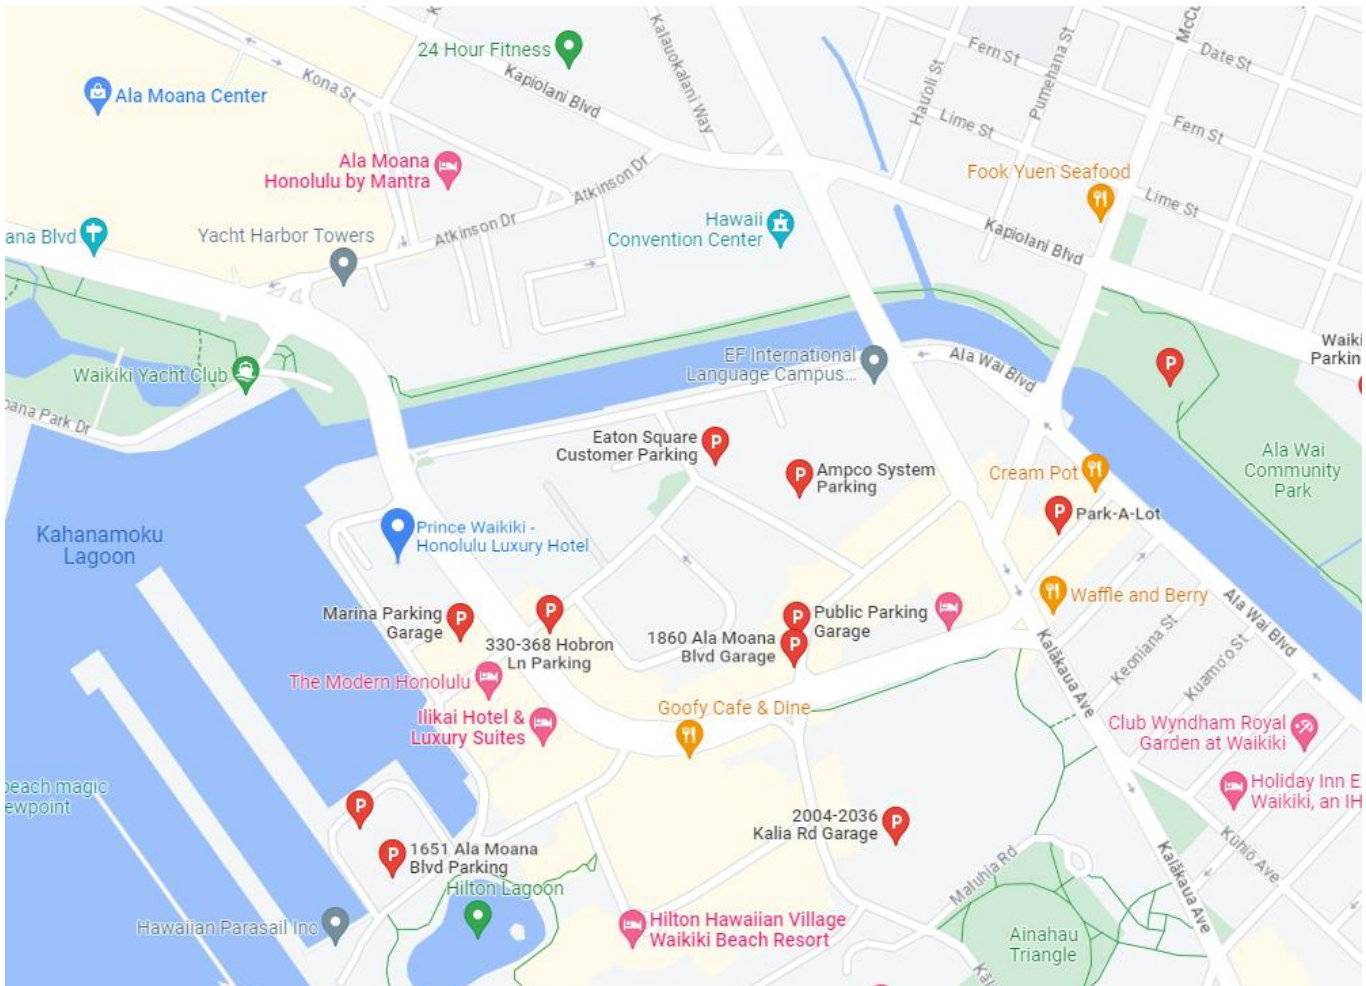

PRINCE WAIKIKI

Additional Parking Options

1. Ala Wai Boat Harbor Metered Parking (ParkWhiz)

Across Prince Waikiki Valet | 808-517-1311
\$1.00 per hour

2. Ilikai Marina Garage (ELITE Parking)

1785 Ala Moana Blvd. | 808-734-7559
\$10.00 for 10 hours with validation
\$5.00 each 30 minutes
\$28.00 overnight guest pass (per 24-hours with in & out privileges)

4. Eaton Square (Diamond Parking)

444 Hobron Lane | 808-592-7275
\$3.00 each 30 minutes
\$46.00 24-hour max

5. Wailana (ELITE Parking)

1860 Ala Moana Blvd. | 808-734-7559
\$4.00 per hour
\$20.00 flat rate from 8am – 5pm

6. Ala Moana Shopping Center

1450 Ala Moana Blvd.
Free (at your own risk)

Prince Waikiki will not be liable for loss or damage to any vehicle. Parking is at your own risk. Rates may be subject to change.